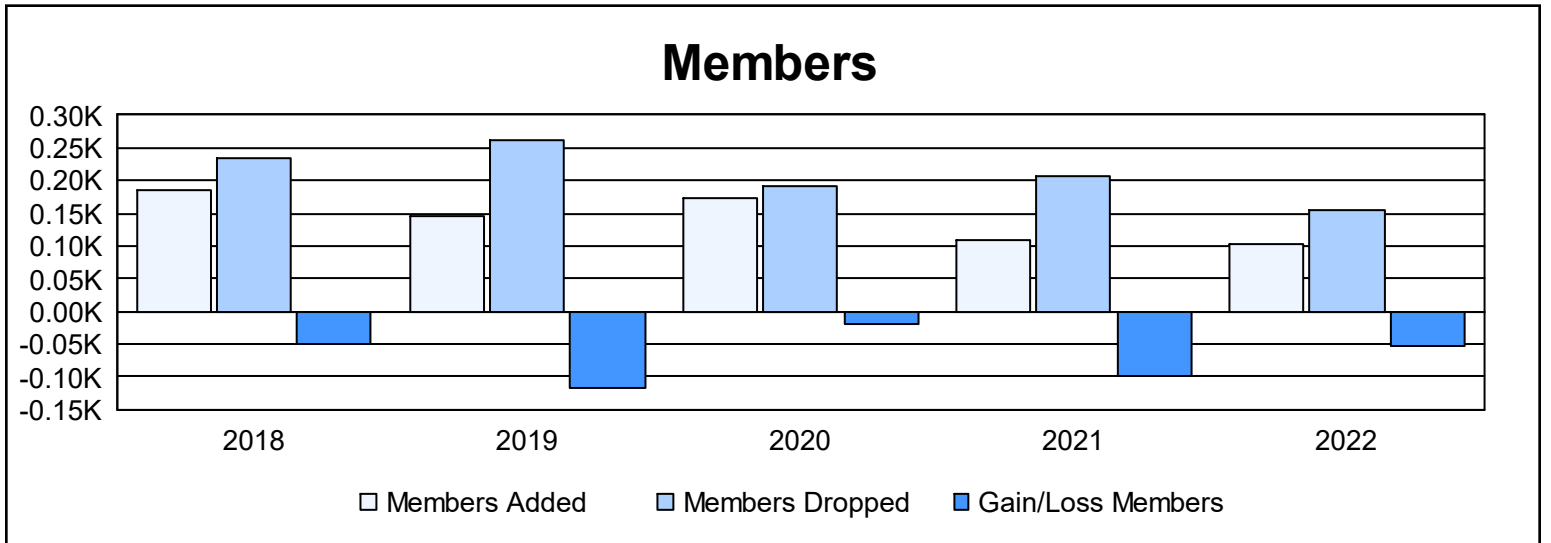

Year	New Clubs	Dropped Clubs	Gain/ Loss Clubs	New Members	Charter Members	Reinstate Members	Transfer Members	Total Member Added	Total Members Dropped	Gain/ Loss Members
2017-2018	0	0	0	176	0	7	1	184	235	-51
2018-2019	0	2	-2	139	0	3	5	147	263	-116
2019-2020	0	0	0	167	0	3	2	172	191	-19
2020-2021	0	0	0	104	0	4	0	108	206	-98
2021-2022	0	0	0	100	0	1	2	103	156	-53
<b>Average</b>	<b>0</b>	<b>0</b>	<b>0</b>	<b>137</b>	<b>0</b>	<b>4</b>	<b>2</b>	<b>143</b>	<b>210</b>	<b>-67</b>

### Membership Composition June 2022 Cumulative